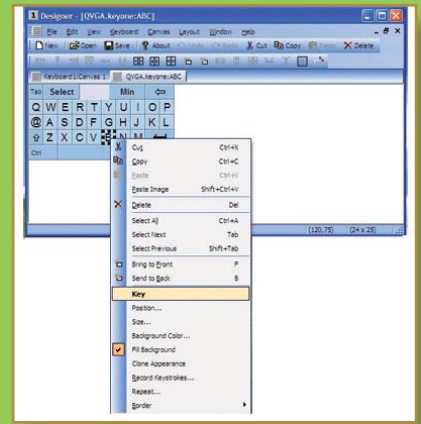

Freefloat Key*One

Freefloat Key*One is a powerful yet easy to use virtual keyboard for computers with touch sensitive screens.

The graphical design tool is very intuitive and makes creation of customer specific keyboard layouts easy. Another benefit of Key*One is that you can use the same tool on all Windows platforms. It is available on Windows 2000, XP, Windows CE and Windows Mobile.

Freefloat is an independent software company specialising in mobile solutions for automatic data capture. Freefloat's products are available on a wide range of operating systems including Windows 2000/XP as well as Windows CE .Net and Pocket PC.